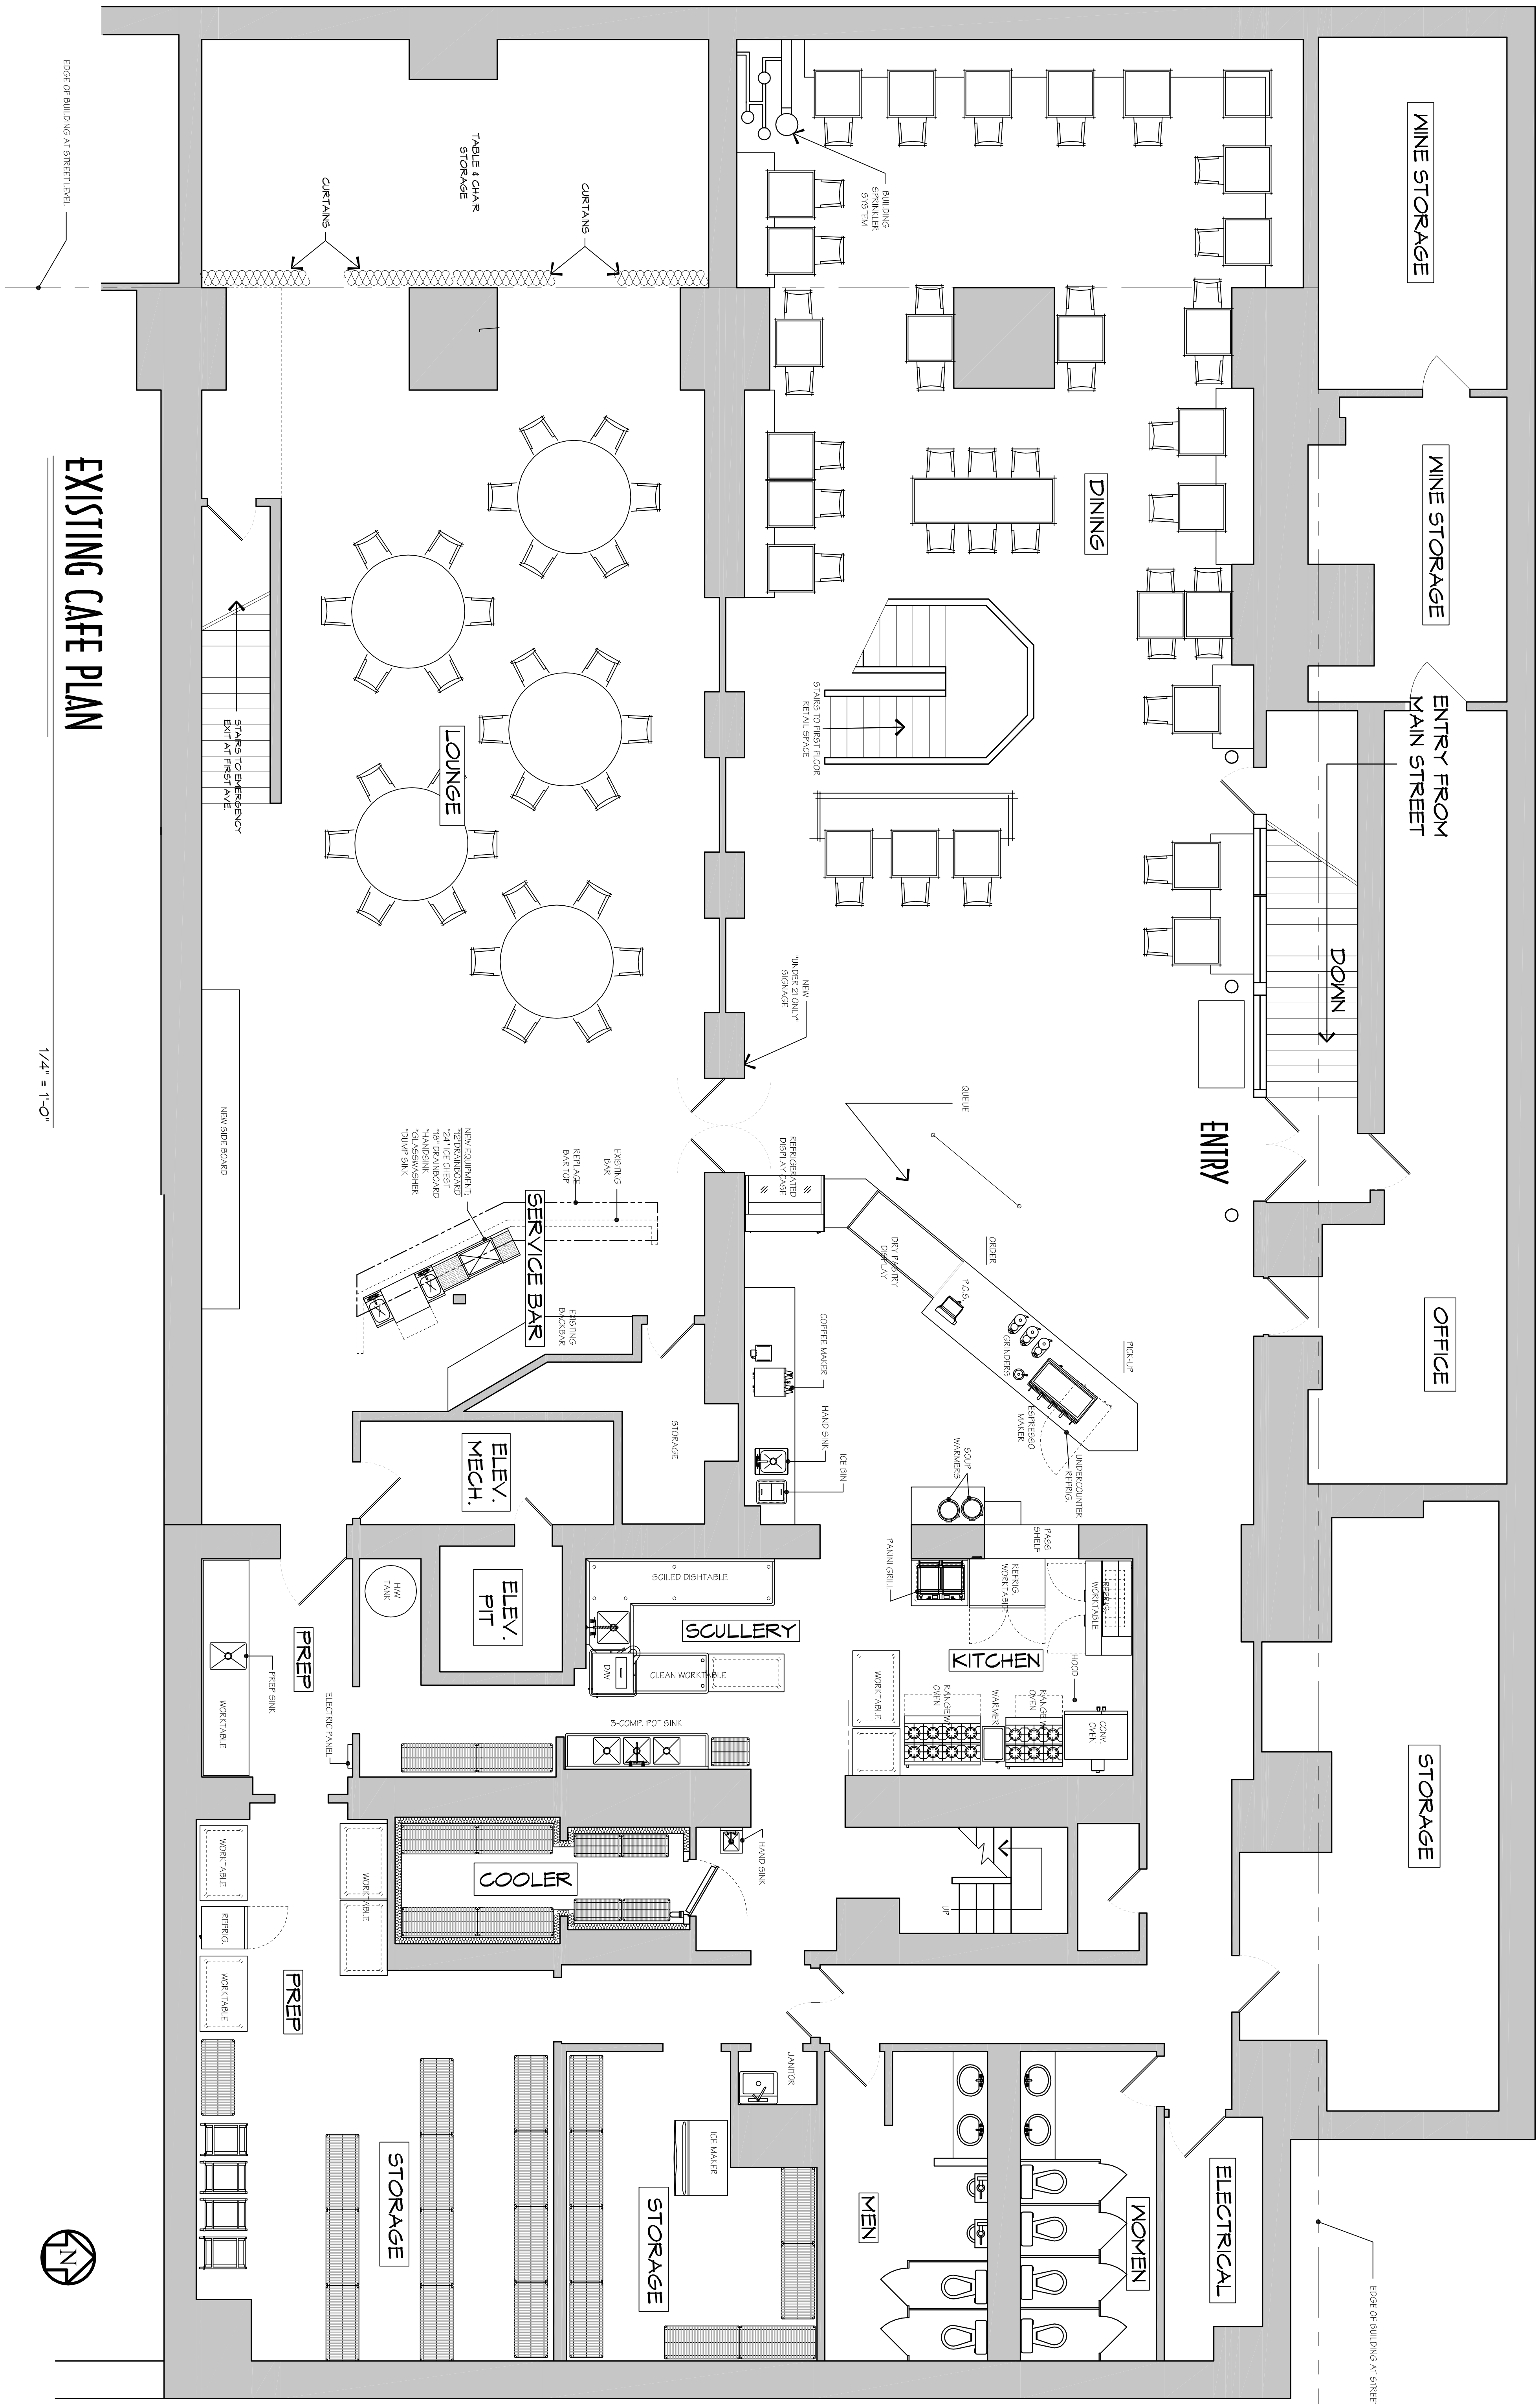

← 1ST AVE. SOUTH →

← SOUTH MAIN STREET →

EXISTING CAFE PLAN

1/4" = 1'-0"

ELLIOTT BAY CAFE

GLOBE BUILDING BASEMENT
 FIRST AVE. S. & S. MAIN STREET
 SEATTLE, WA.

EXISTING CAFE PLAN